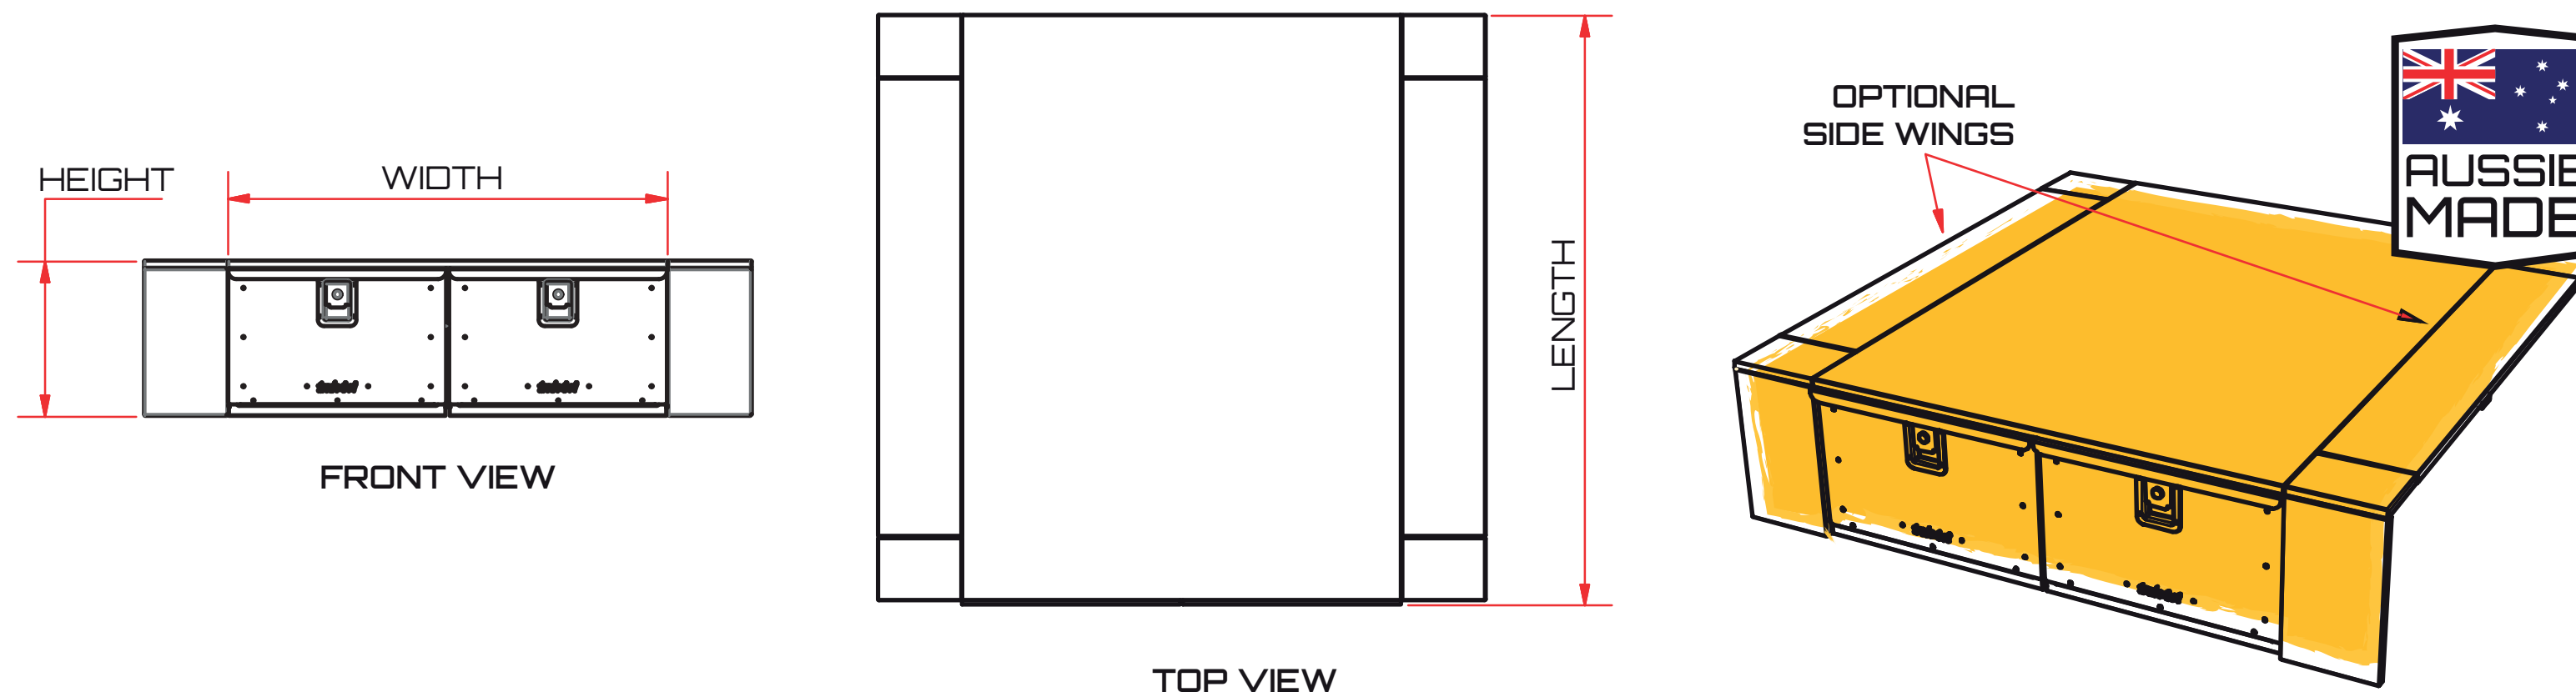

370H Long Dual Drawer By Trek4x4

Long Dual Drawer is suitable for many Extra Cab Utes on the market

FEATURES

- ✦ Drawer extends out 1060mm from closed position
- ✦ Each drawer has a generous 190 Litres volume
- ✦ Internal Dimensions: 1650 L x 462 W X 293 H
- ✦ Max 200kg load capacity (evenly distributed load)
- ✦ Easy fitting and removal.
- ✦ Loading and unloading from your Dual Drawer system is a breeze
- ✦ Key locking drawer catch
- ✦ Synthetic grey carpet deck
- ✦ Optional side wings

DIMENSIONS

LENGTH	DRAWER WIDTH	DRAWER HEIGHT	UNIT WEIGHT
1650 mm	1060 mm	370 mm	56kg

Please review and compare the size if Trek4x4 Long Dual Drawer is fitted over the top of a plastic ute tub liner