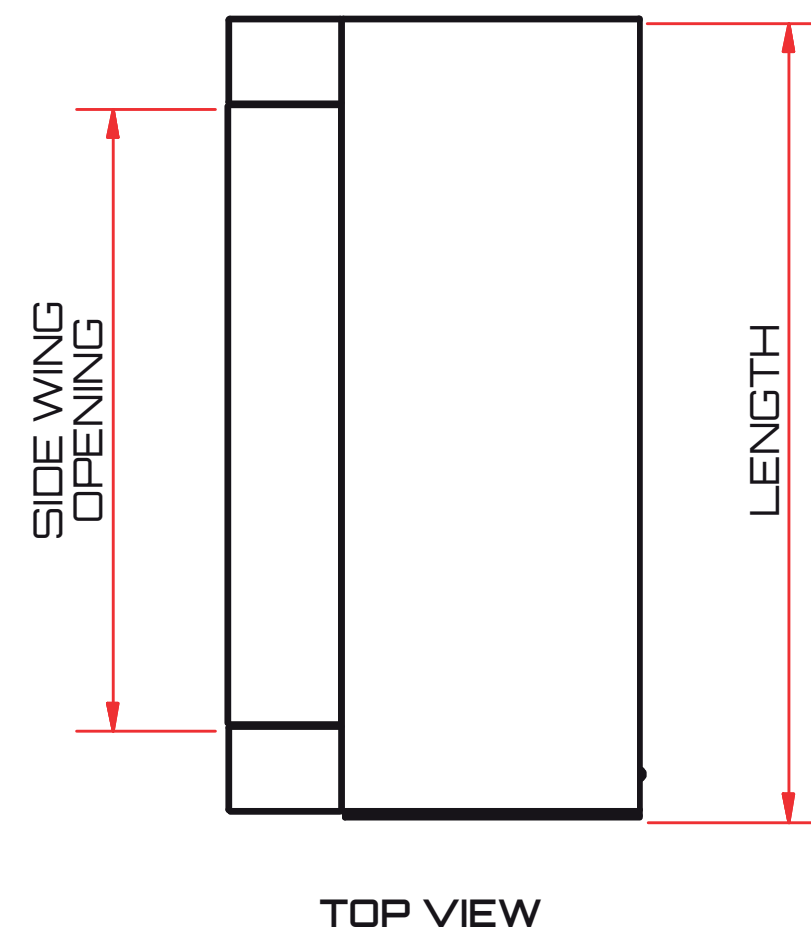

# 370H Long Single Drawer By Trek4x4

Long Single Drawer is suitable for many Extra Cab Utes on the market

## FEATURES

- Drawer extends out 1060mm from closed position
- The drawer has a generous 140 Litres volume
- Internal Dimensions: 1650 L x 462 W X 293 H
- Max 200kg load capacity (evenly distributed load)
- Easy fitting and removal.
- Loading and unloading from your Single Drawer system is a breeze
- Key locking drawer catch
- Synthetic grey carpet deck
- Optional side wings

## DIMENSIONS

LENGTH	DRAWER WIDTH	DRAWER HEIGHT	UNIT WEIGHT
1650 mm	520 mm	370 mm	28kg

Please review and compare the size if Trek4x4 Long Single Drawer is fitted over the top of a plastic ute tub liner