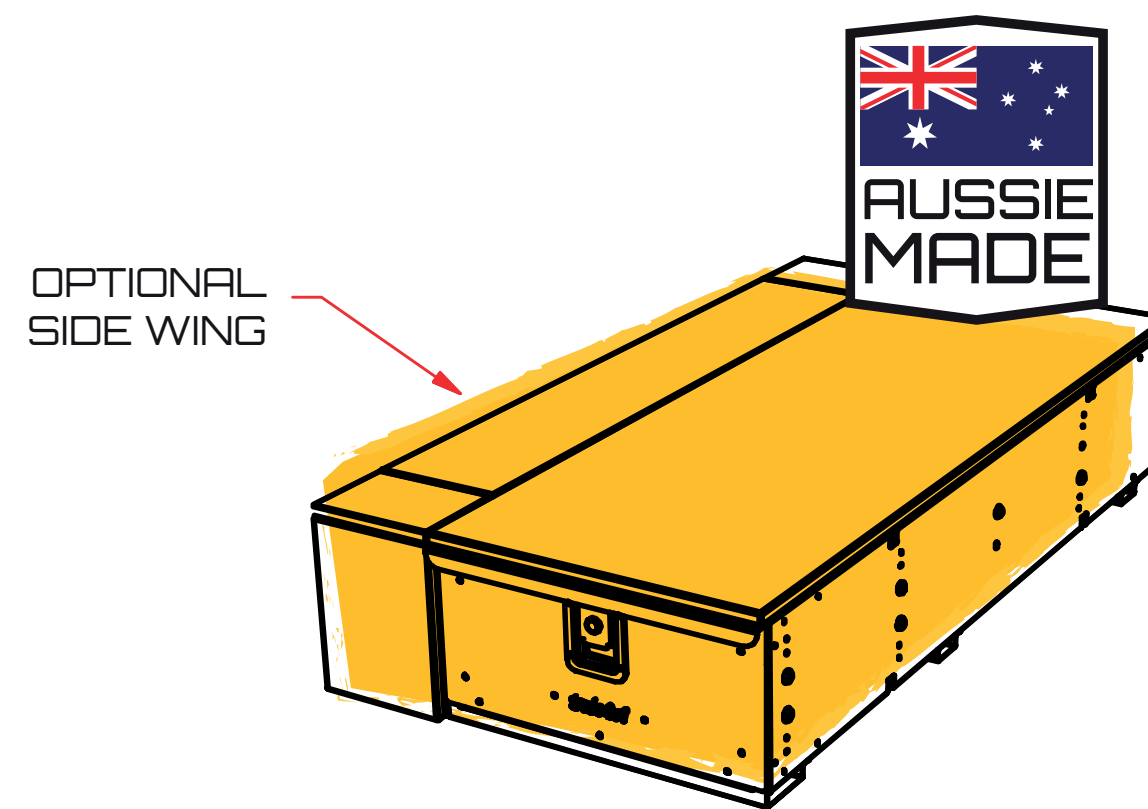

# 370H Long Single Drawer By Trek4x4

Long Single Drawer is suitable for many Extra Cab Utes on the market

## FEATURES

- Drawer extends out 1060mm from closed position
- The drawer has a generous 140 Litres volume
- Internal Dimensions: 1650 L x 462 W X 293 H
- Max 200kg load capacity (evenly distributed load)
- Easy fitting and removal.
- Loading and unloading from your Single Drawer system is a breeze
- Key locking drawer catch
- Synthetic grey carpet deck
- Optional side wings

## DIMENSIONS

LENGTH	DRAWER WIDTH	DRAWER HEIGHT	UNIT WEIGHT
1650 mm	520 mm	370 mm	28kg

Please review and compare the size if Trek4x4 Long Single Drawer is fitted over the top of a plastic ute tub liner