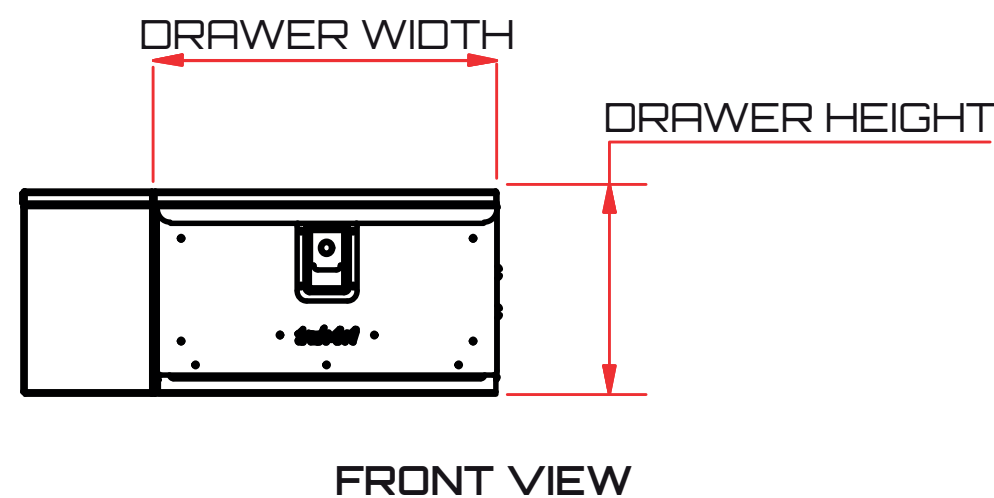

# 370H Long Single Drawer By Trek4x4

Long Single Drawer is suitable for many Extra Cab Utes on the market

## FEATURES

- Drawer extends out 1060mm from closed position
- The drawer has a generous 140 Litres volume
- Internal Dimensions: 1650 L x 462 W X 293 H
- Max 200kg load capacity (evenly distributed load)
- Easy fitting and removal.
- Loading and unloading from your Single Drawer system is a breeze
- Key locking drawer catch
- Synthetic grey carpet deck
- Optional side wings

## DIMENSIONS

LENGTH	DRAWER WIDTH	DRAWER HEIGHT	UNIT WEIGHT
1650 mm	520 mm	370 mm	28kg

Please review and compare the size if Trek4x4 Long Single Drawer is fitted over the top of a plastic ute tub liner