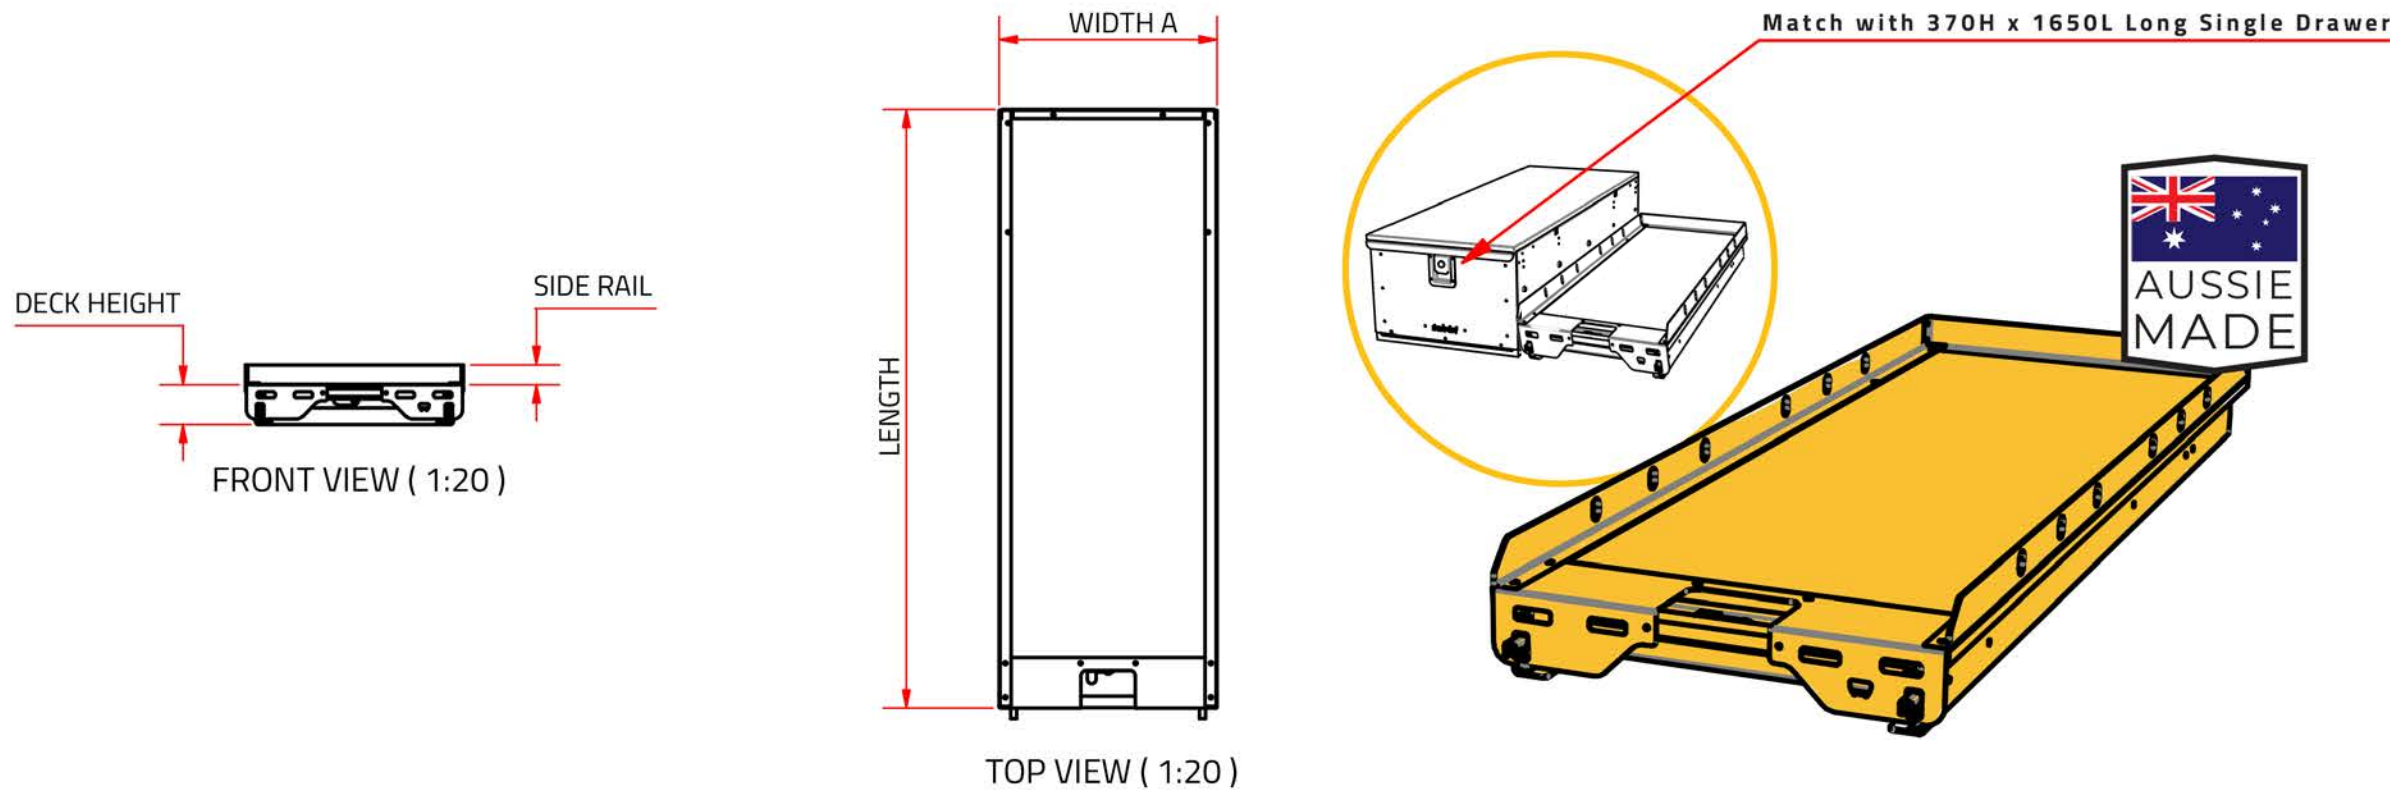

# 1650 Long – Half Tub Slide

Suits American Trucks / Extra Cab Utes

By Trek4x4

Have everything at easy reach with Trek4x4 Tray Slide

## FEATURES

- Extends out 140cm from the closed position.
- Have everything at easy reach with the Trek4x4 Tray Slide.
- Max 200kg load capacity (evenly distributed load).
- Easy fitting and removal.
- 2 locking positions: OPEN and CLOSED.
- Steel side rails with tie-down holes.
- Synthetic grey carpet deck.
- Please review and compare the size chart for the Trek4x4 Tray Slide with your vehicle.

## DIMENSIONS

TRAY SLIDE DIMENSIONS					
FITS VEHICLE TYPE	LENGTH	WIDTH A	DECK HEIGHT	SIDE RAIL	WEIGHT
AMERICAN TRUCKS / EXTRA CAB UTES	1650 MM	600 MM	110 MM	50 MM	42 KG

Please review and compare the size chart for the Trek4x4 Tray Slide with your vehicle.