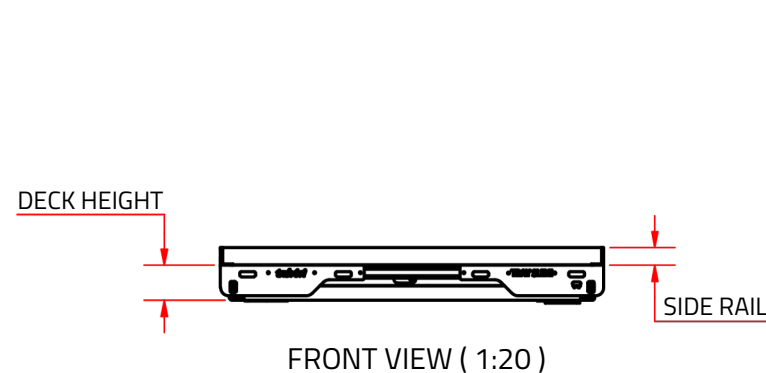

1650 Long - Full Tub Slide By Trek4x4

Have everything at easy reach with Trek4x4 Tray Slide

FEATURES

- Extends out 140cm from the closed position.
- Have everything at easy reach with the Trek4x4 Tray Slide.
- Max 200kg load capacity (evenly distributed load).
- Easy fitting and removal.
- 2 locking positions: OPEN and CLOSED.
- Steel side rails with tie-down holes.
- Synthetic grey carpet deck.
- Please review and compare the size chart for the Trek4x4 Tray Slide with your vehicle.

DIMENSIONS

TRAY SLIDE DIMENSIONS					
FITS VEHICLE TYPE	LENGTH	WIDTH A	DECK HEIGHT	SIDE RAIL	WEIGHT
RAM	1650 MM	1200 MM	110 MM	50 MM	74 KG

Please review and compare the size chart for the Trek4x4 Tray Slide with your vehicle.