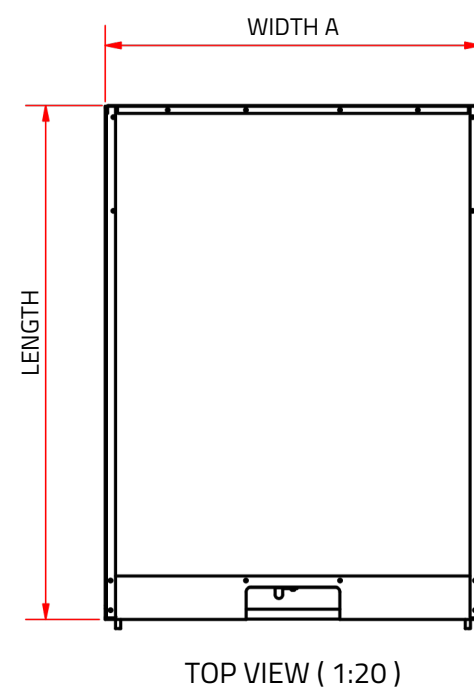

1650 Long - Full Tub Slide By Trek4x4

Have everything at easy reach with Trek4x4 Tray Slide

FEATURES

- Extends out 140cm from the closed position.
- Have everything at easy reach with the Trek4x4 Tray Slide.
- Max 200kg load capacity (evenly distributed load).
- Easy fitting and removal.
- 2 locking positions: OPEN and CLOSED.
- Steel side rails with tie-down holes.
- Synthetic grey carpet deck.
- Please review and compare the size chart for the Trek4x4 Tray Slide with your vehicle.

DIMENSIONS

TRAY SLIDE DIMENSIONS					
FITS VEHICLE TYPE	LENGTH	WIDTH A	DECK HEIGHT	SIDE RAIL	WEIGHT
RAM	1650 MM	1200 MM	110 MM	50 MM	74 KG

Please review and compare the size chart for the Trek4x4 Tray Slide with your vehicle.