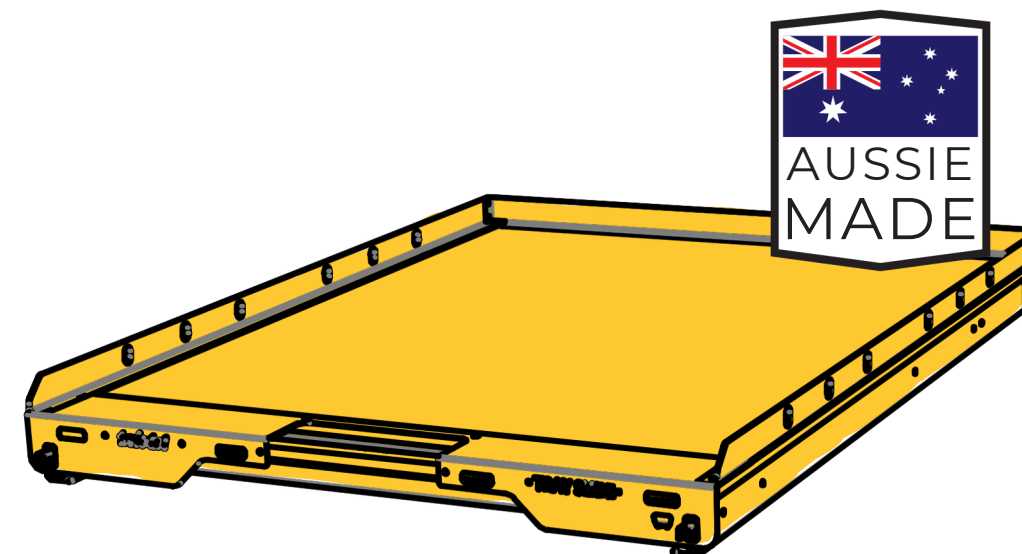

1650 Long - Full Tub Slide By Trek4x4

Have everything at easy reach with Trek4x4 Tray Slide

FEATURES

- Extends out 140cm from the closed position.
- Have everything at easy reach with the Trek4x4 Tray Slide.
- Max 200kg load capacity (evenly distributed load).
- Easy fitting and removal.
- 2 locking positions: OPEN and CLOSED.
- Steel side rails with tie-down holes.
- Synthetic grey carpet deck.
- Please review and compare the size chart for the Trek4x4 Tray Slide with your vehicle.

DIMENSIONS

TRAY SLIDE DIMENSIONS					
FITS VEHICLE TYPE	LENGTH	WIDTH A	DECK HEIGHT	SIDE RAIL	WEIGHT
RAM	1650 MM	1200 MM	110 MM	50 MM	74 KG

Please review and compare the size chart for the Trek4x4 Tray Slide with your vehicle.